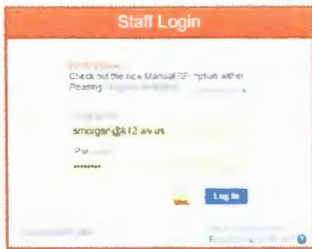

FAST FORWARD AND READING ASSISTANT

CONTACT: Sally Morgan 304-367-2100 ext 128 smorgan@k12.wv.us

URL: <http://www.scilearn.com>

Click on Customer Login

Click on my SciLEARN login

mySciLEARN

Log in

Username: email address

Password: you will need to click on forgot password for the first time and scilearn will send your password to you.

Scientific Learning Help Them Amaze You

HOME PAGE

The Sci LearnU tab has all kinds of guides, videos, and tutorials to help you with Fast ForWord or Reading Assistant